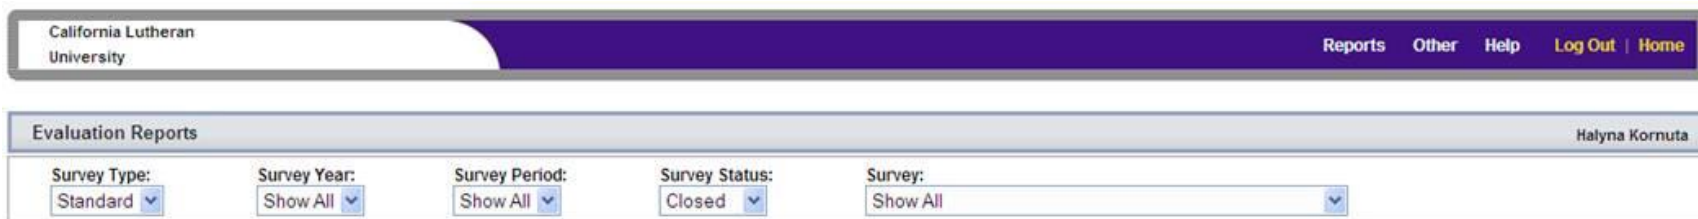

1. Go to <http://courseval.callutheran.edu> and login with your CLU username and password.

2. Click on the **Survey** tab to see available surveys.

3. If the students are not able to see any surveys, it could be for the following reasons:
 - a. Classes with less than 5 students are not evaluated.
 - b. Other classes not evaluated include: ECON labs, COMM internship, Student Teaching, and Freshman Seminar.

CoursEval for Faculty

How do I access my evaluation reports?

1. Go to <http://courseval.callutheran.edu> and login with your CLU username and password.

2. Once logged in you will see the screen below. To see all reports choose "Show All" in the drop-down boxes.