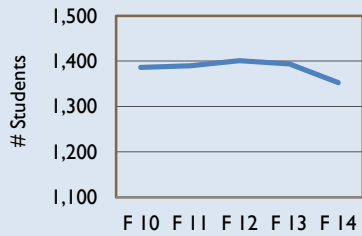

California Lutheran University

Graduate Programs

Graduate Enrollment Trends

Fall 2014 Age Distribution

Ed.D. Higher Ed	28
Ed.D. K-12	32
Deaf and Hard of Hearing (Master/Credential)	39
Teacher Education (Master/Credential)	126
Special Education (Master/Credential)	41
Ed Leadership (Master/Credential)	38
Counseling & Guidance (Master/Credential)	100