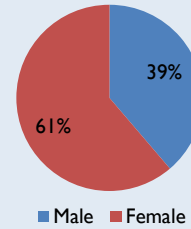

California Lutheran University

Graduate Programs

Graduate Enrollment Trends

Fall 2014 Age Distribution

Ed.D. Higher Ed	28
Ed.D. K-12	32
Deaf and Hard of Hearing (Master/Credential)	39
Teacher Education (Master/Credential)	126
Special Education (Master/Credential)	41
Ed Leadership (Master/Credential)	38
Counseling & Guidance (Master/Credential)	100

Fall 2014 Race/Ethnicity

Fall 2014 Graduate Programs

MPPA	79
MS Economics	8
MS Info Systems & Technology	39
MS Computer Science	54
Online MBA Financial Planning OC	1
Online MBA Financial Planning	68
Online MBA	44
International MBA	202
Online MBA, Gratz	38
On Campus MBA	182

Fall 2014 Gender

Fall 2014 Geographic Origin

Fall 2014 Religious Affiliation