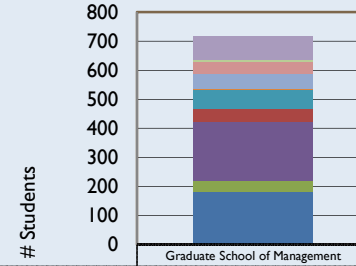

California Lutheran University

Graduate Programs

Graduate Enrollment Trends

Fall 2014 Age Distribution

Ed.D. Higher Ed	28
Ed.D. K-12	32
Deaf and Hard of Hearing (Master/Credential)	39
Teacher Education (Master/Credential)	126
Special Education (Master/Credential)	41
Ed Leadership (Master/Credential)	38
Counseling & Guidance (Master/Credential)	100

Fall 2014 Race/Ethnicity

Fall 2014 Graduate Programs

MPPA	79
MS Economics	8
MS Info Systems & Technology	39
MS Computer Science	54
Online MBA Financial Planning OC	1
Online MBA Financial Planning	68
Online MBA	44
International MBA	202
Online MBA, Gratz	38
On Campus MBA	182