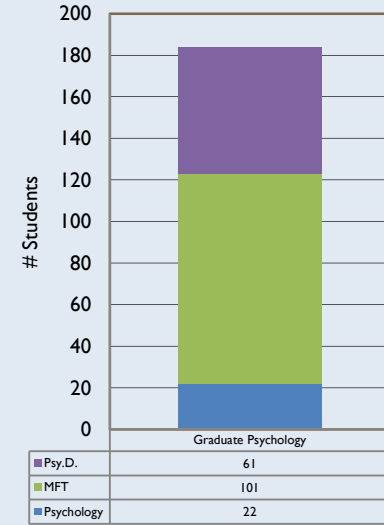

California Lutheran University

Graduate Programs

Graduate Enrollment Trends

Fall 2014 Age Distribution

Ed.D. Higher Ed	28
Ed.D. K-12	32
Deaf and Hard of Hearing (Master/Credential)	39
Teacher Education (Master/Credential)	126
Special Education (Master/Credential)	41
Ed Leadership (Master/Credential)	38
Counseling & Guidance (Master/Credential)	100

Fall 2014 Race/Ethnicity

Fall 2014 Graduate Programs

MPPA	79
MS Economics	8
MS Info Systems & Technology	39
MS Computer Science	54
Online MBA Financial Planning OC	1
Online MBA Financial Planning	68
Online MBA	44
International MBA	202
Online MBA, Gratz	38
On Campus MBA	182