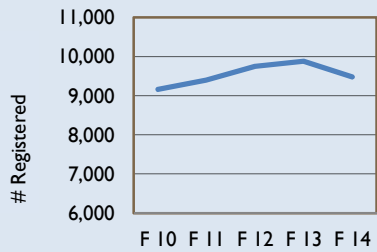

California Lutheran University

Graduate Programs

Graduate Enrollment Trends

Fall 2014 Age Distribution

Ed.D. Higher Ed	28
Ed.D. K-12	32
Deaf and Hard of Hearing (Master/Credential)	39
Teacher Education (Master/Credential)	126
Special Education (Master/Credential)	41
Ed Leadership (Master/Credential)	38
Counseling & Guidance (Master/Credential)	100

Fall 2014 Race/Ethnicity

Fall 2014 Graduate Programs

MPPA	79
MS Economics	8
MS Info Systems & Technology	39
MS Computer Science	54
Online MBA Financial Planning OC	1
Online MBA Financial Planning	68
Online MBA	44
International MBA	202
Online MBA, Gratz	38
On Campus MBA	182