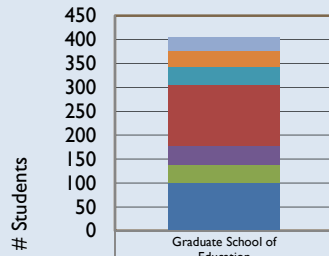

California Lutheran University

Graduate Programs

Graduate Enrollment Trends

Fall 2014 Age Distribution

Ed.D. Higher Ed	28
Ed.D. K-12	32
Deaf and Hard of Hearing (Master/Credential)	39
Teacher Education (Master/Credential)	126
Special Education (Master/Credential)	41
Ed Leadership (Master/Credential)	38
Counseling & Guidance (Master/Credential)	100

Fall 2014 Race/Ethnicity

Fall 2014 Graduate Programs

MPPA	79
MS Economics	8
MS Info Systems & Technology	39
MS Computer Science	54
Online MBA Financial Planning OC	1
Online MBA Financial Planning	68
Online MBA	44
International MBA	202
Online MBA, Gratz	38
On Campus MBA	182