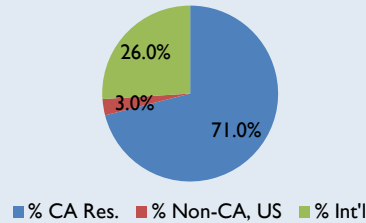

California Lutheran University

Graduate Programs

Graduate Enrollment Trends

Fall 2014 Age Distribution

Ed.D. Higher Ed	28
Ed.D. K-12	32
Deaf and Hard of Hearing (Master/Credential)	39
Teacher Education (Master/Credential)	126
Special Education (Master/Credential)	41
Ed Leadership (Master/Credential)	38
Counseling & Guidance (Master/Credential)	100

Fall 2014 Race/Ethnicity

Fall 2014 Graduate Programs

MPPA	79
MS Economics	8
MS Info Systems & Technology	39
MS Computer Science	54
Online MBA Financial Planning OC	1
Online MBA Financial Planning	68
Online MBA	44
International MBA	202
Online MBA, Gratz	38
On Campus MBA	182

Fall 2014 Gender

Fall 2014 Geographic Origin

Fall 2014 Religious Affiliation