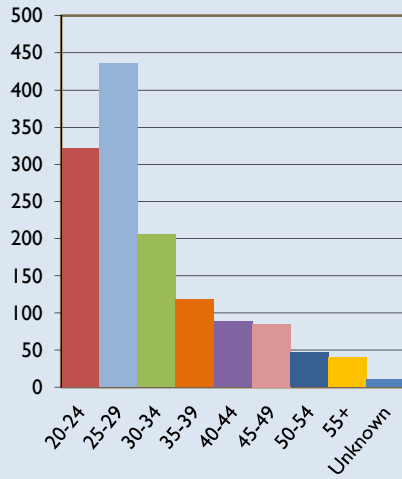

California Lutheran University

Graduate Programs

Graduate Enrollment Trends

Fall 2014 Age Distribution

Ed.D. Higher Ed	28
Ed.D. K-12	32
Deaf and Hard of Hearing (Master/Credential)	39
Teacher Education (Master/Credential)	126
Special Education (Master/Credential)	41
Ed Leadership (Master/Credential)	38
Counseling & Guidance (Master/Credential)	100