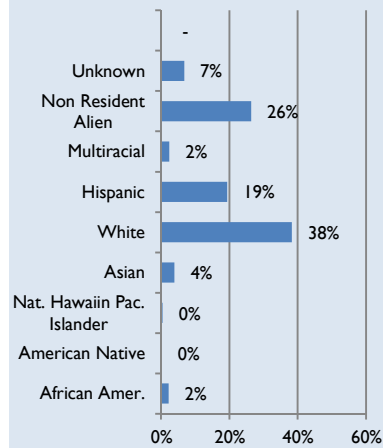

Fall 2014 Race/Ethnicity