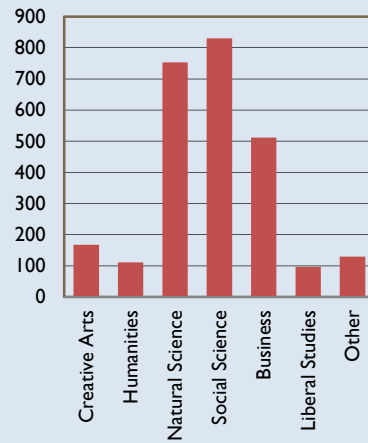

Fall 2014 Majors by Division